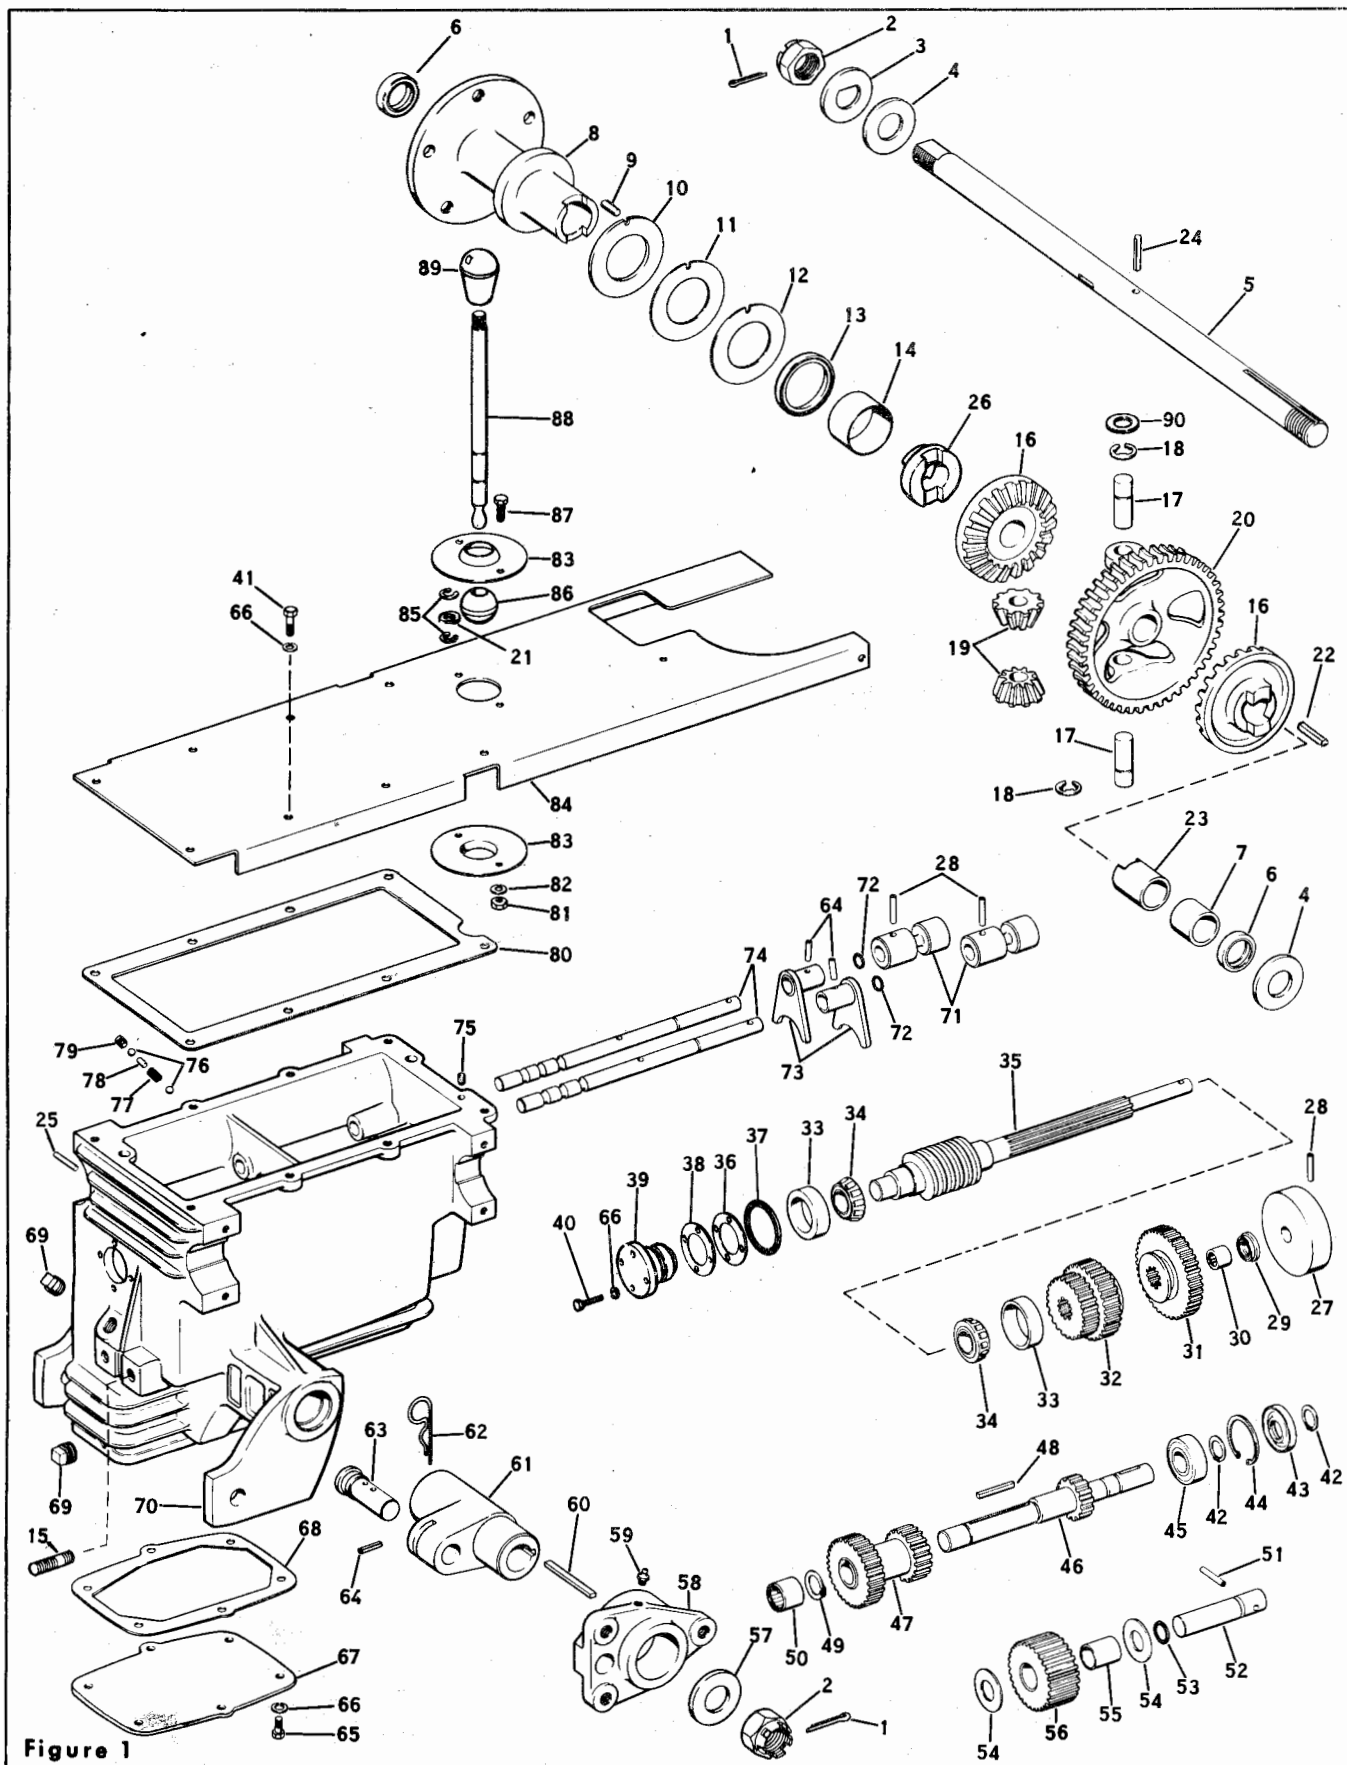

FORM NO. P-551646

TRANSMISSION ASSEMBLY MODELS 184 AND 185

Figure 1

TRANSMISSION ASSEMBLY MODELS 184 AND 185

Ref. No.	Part No.	Description	No. Req'd.
1	1100352	Cotter Pin 1/8 x 1-1/2	2
2	1120129	Castle Nut 1-14	2
3	1709578	D-Washer	1
4	1711786	Thrust Bearing	2
5	1714886	Axle	1
6	1185295	Oil Seal	2
7	1185300	Bronze Bearing	1
8	1714888	Wheel Hub	1
9	1713457	Drive Pin	2
10	1714558	Shim Washer .020"	As Req.
11	1714559	Shim Washer .005"	As Req.
12	1714557	Thrust Washer	1
13	1185426	Oil Seal	1
14	1714571	Bronze Bearing	1
15	1718067	Stud	1
16	1714917	Bevel Gear - 22T	2
17	1713467	Pinion Shaft	2
18	1177567	Retaining Ring	2
19	1713466	Bevel Pinion - 10T	2
20	1713411	Worm Wheel	1
21	1706782	Bowed Washer	1
22	1104337	Square Key 1/4 x 1-1/2	1
23	1714566	Drive Hub	1
24	1713432	Drive Pin - Shear Proof	1
25	1120209	Drive Pin 3/16-3/4	1
26	1714565	Coupling	1
27	1713597	Brake Drum	1
28	1704692	Roll Pin 1/8 x 1	3
29	1891820	Oil Seal	1
30	1185165	Needle Bearing	1
31	1713409	Gear - 38T	1
32	1713439	Sliding Gear	1
33	1185276	Bearing Cup	2
34	1185275	Bearing Cone	2
35	1713408	Worm Shaft	1
36	1714291	Shim .010"	As Req.
37	1185572	Oil Ring	1
38	1714292	Shim .003"	As Req.
39	1714290	Bearing Retainer	1
40	1106878	Capscrew 5/16-18 x 1	4
41	1106876	Capscrew 5/16-18 x 7/8	8
42	1118809	Retaining Ring	2
43	1185352	Oil Seal	1
44	1700012	Retaining Ring	1
45	1104440	Ball Bearing	1
46	1713442	Shaft	1
47	1713436	Gear and Shaft	1